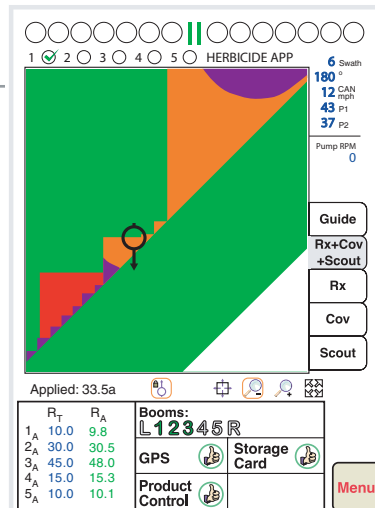

# AccuBoom

*Automatic Boom Control Option*

**RAVEN**

 **PRECISION**  
*Solutions*

**Building the Platform for Success**

## ACCUBOOM Benefits & Features

- Automatically turns booms on and off
- Up to 10 Boom Control (7 for Parallel AccuBoom)
- Reduction in overlap
- Hands off control
- Reduced stress
- Simplified coverage of point rows